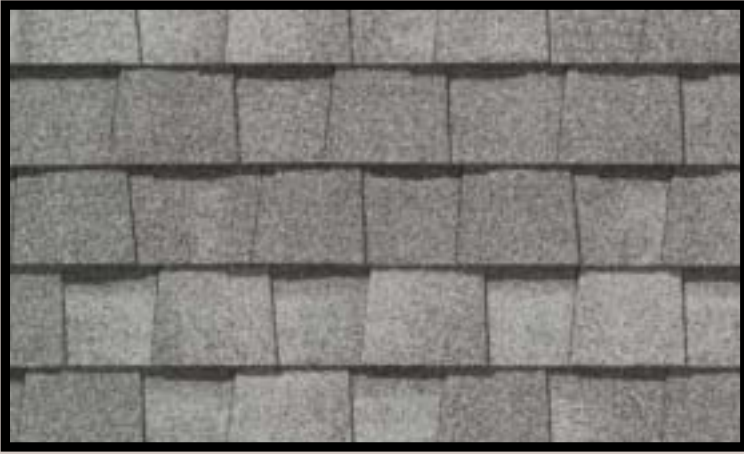

Birchwood

Color Companion Products™

Want it all to match? CertainTeed offers Flintlastic™ SA, a low-slope roofing product that goes perfectly with Woodscape® shingles. It's available in several colors, giving you the flexibility to coordinate or match areas such as porches, canopies and carports with your main roof.